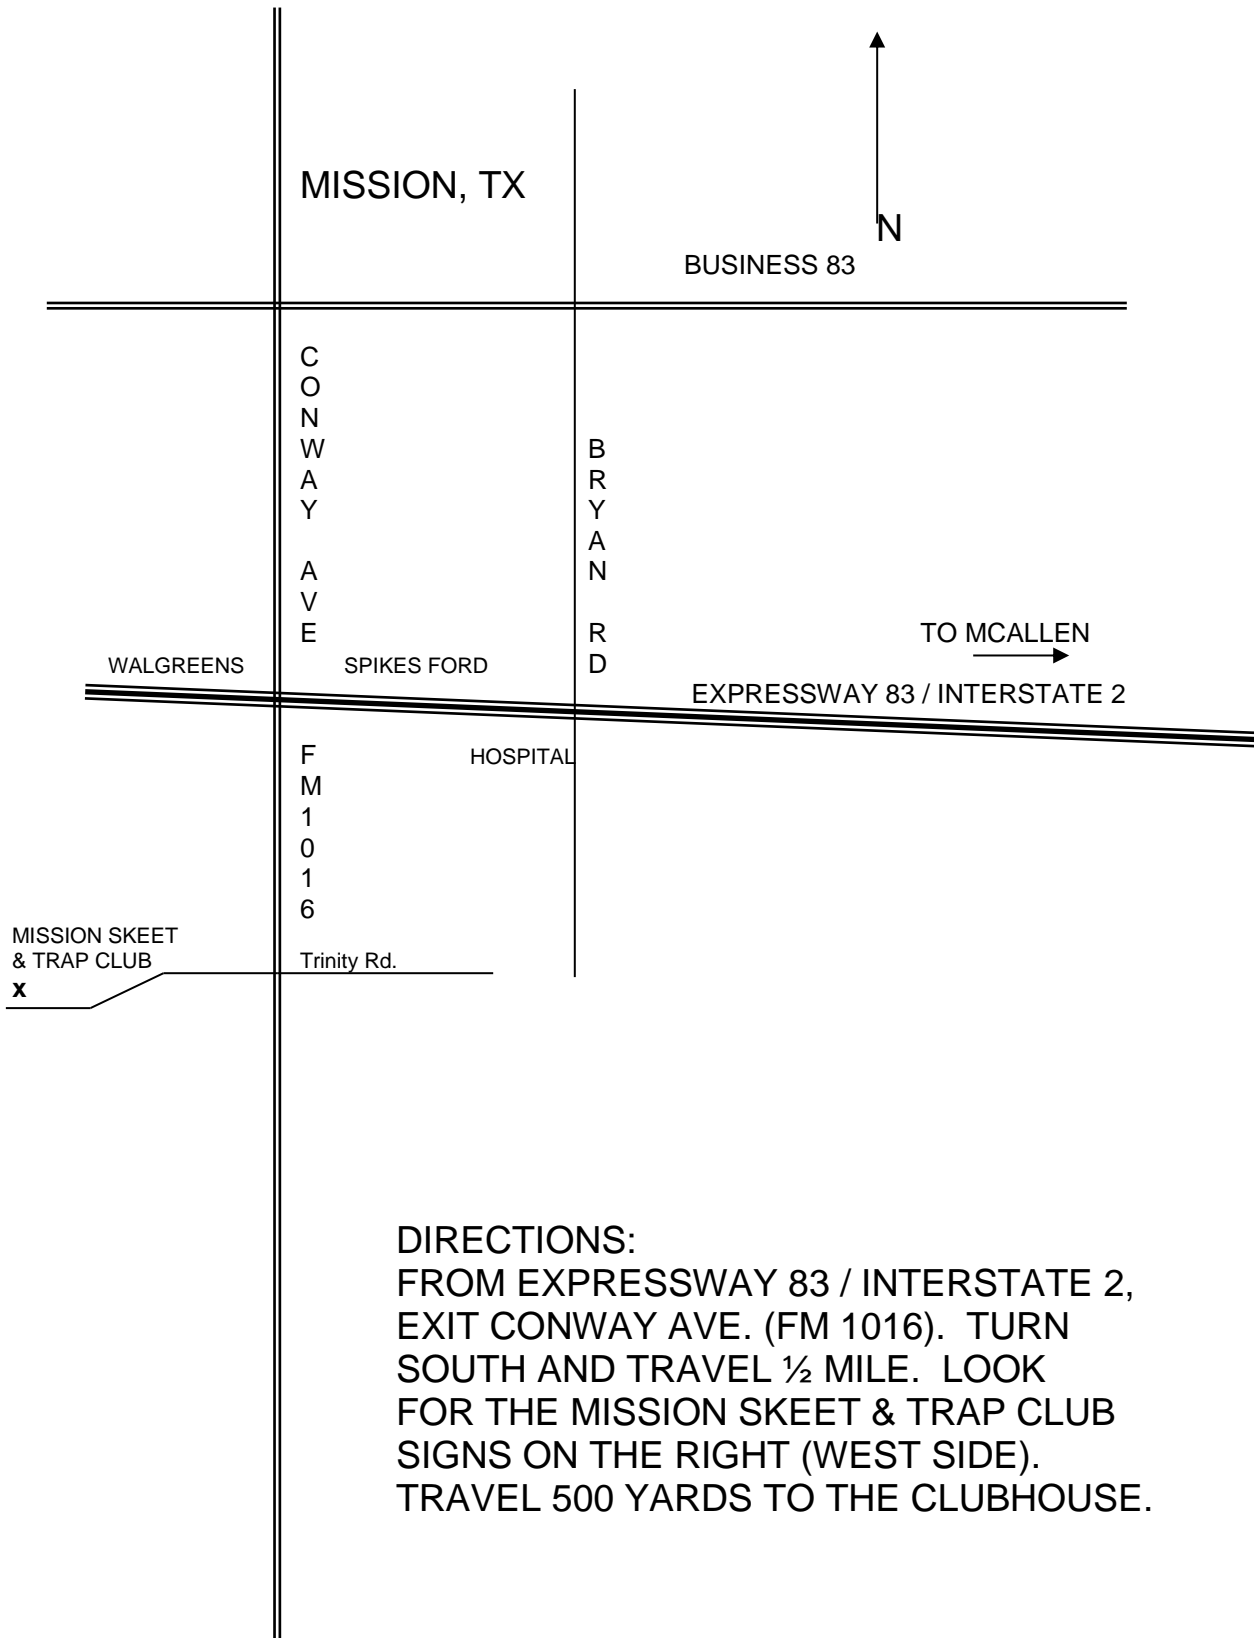

DIRECTIONS TO MISSION SKEET & TRAP CLUB

DIRECTIONS:
FROM EXPRESSWAY 83 / INTERSTATE 2,
EXIT CONWAY AVE. (FM 1016). TURN
SOUTH AND TRAVEL ½ MILE. LOOK
FOR THE MISSION SKEET & TRAP CLUB
SIGNS ON THE RIGHT (WEST SIDE).
TRAVEL 500 YARDS TO THE CLUBHOUSE.